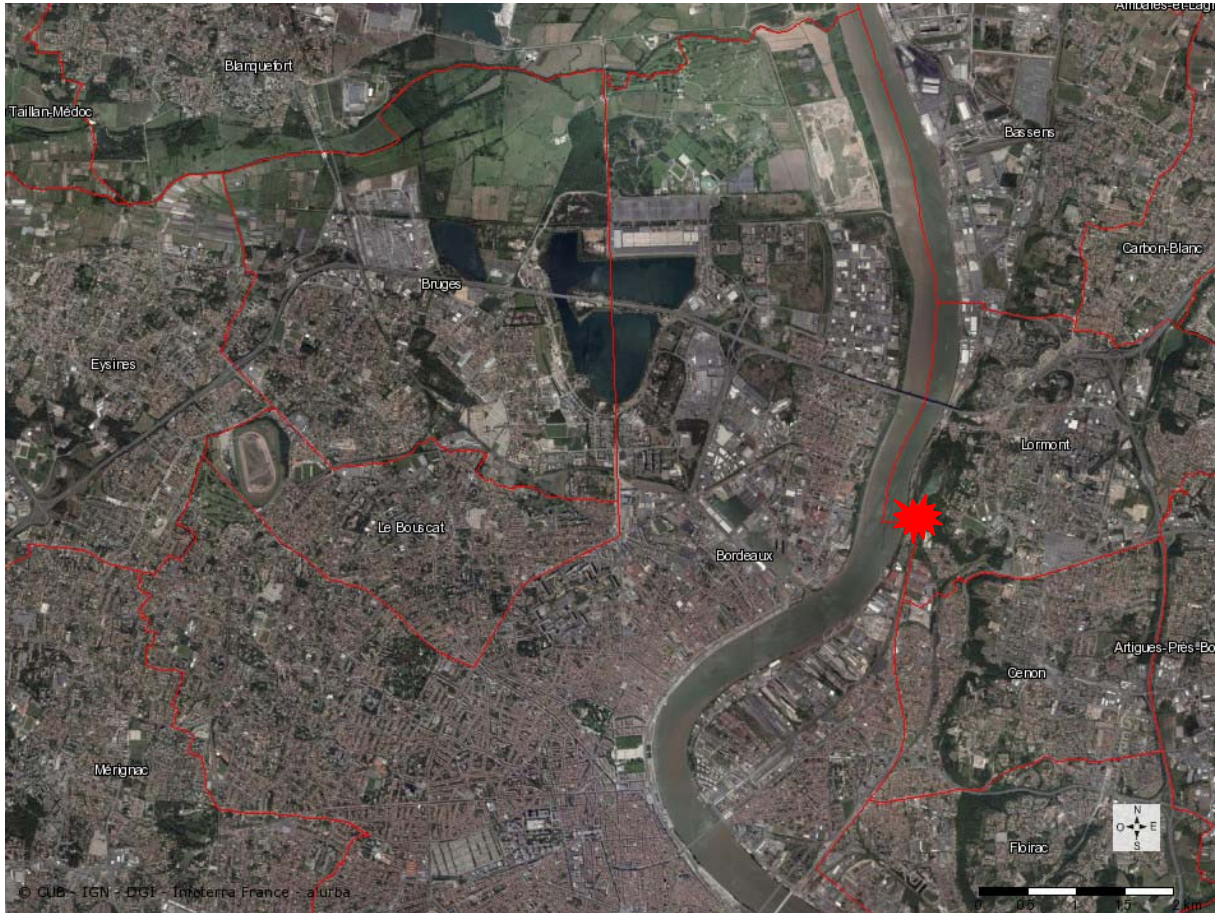

A large, light-grey rectangular box with a thin black border, centered on the page. It contains the following text:

- Pièce B -
Plan de situation

PLAN DE SITUATION

 **Projet de Desserte du Parc de l'Ermitage**

PLAN DE SITUATION